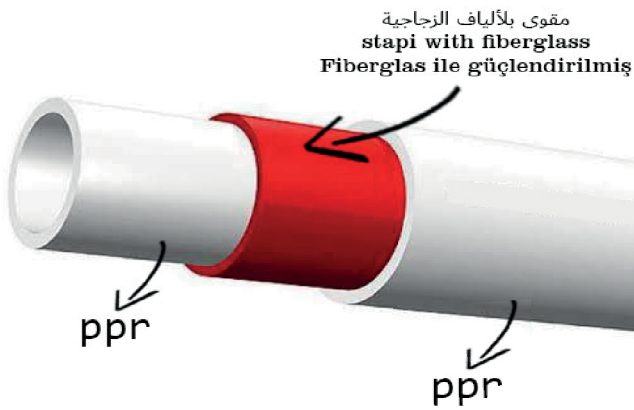

مصنع أكسو ثيرم مصنع متكامل مع أحدث التجهيزات والتكنولوجيا الألمانية مما يؤهل ,
أكسو ثيرم للوصول الى قمة مصنعي انظمة الانابيب الحرارية في العالم

Aksu Therm Factory is an integrated factory with the latest German equipment and technology, which
qualifies Aksu Therm to reach the top of manufacturers of heat pipe
systems in the world

Aksu Therm Fabrikası, en son Alman ekipman ve teknolojisine sahip entegre bir fabrikadır.
Aksu Therm, dünyadaki ısı borusu sistemleri üreticilerinin zirvesine ulaşacak Therm Factory is an
integrated factory with the latest German equipment and technology, which qualifies Aksu Therm to
reach the top of manufacturers of heat pipe systems in the world